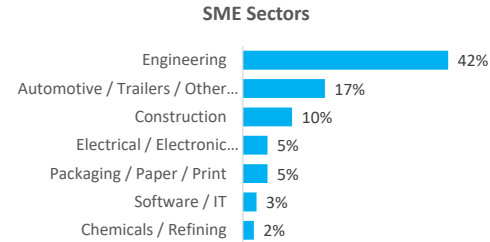

Company Engagement

Diagnostic & Delivery

£263,296

Total Grants Offered

Completion & Impacts

150

Completed Projects

127