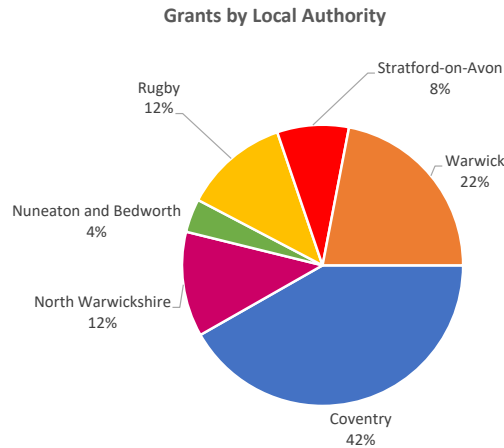

Company Engagement

Diagnostic & Delivery

£263,296

Total Grants Offered

Completion & Impacts

150

Completed Projects

127