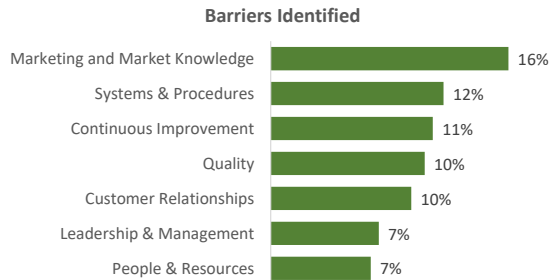

Company Engagement

Diagnostic & Delivery

£263,296

Total Grants Offered

Completion & Impacts

150

Completed Projects

127