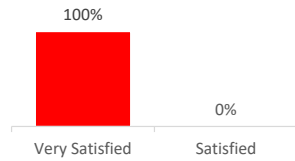

Company Engagement

Diagnostic & Delivery

£263,296

Total Grants Offered

Completion & Impacts

150

Completed Projects

127