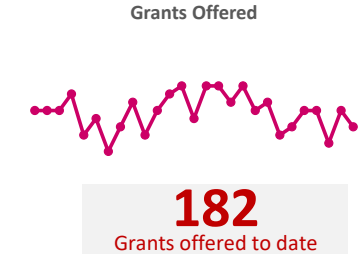

Company Engagement

Diagnostic & Delivery

£263,296

Total Grants Offered

Completion & Impacts

150

Completed Projects

127

Jobs Created

68

Jobs Forecasted

Jobs by Sectors

Jobs by Turnover

Jobs by Local Authority