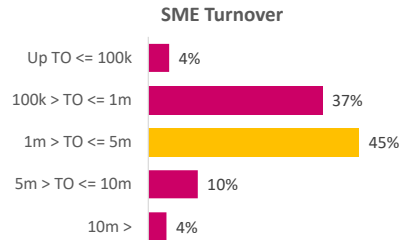

Company Engagement

Diagnostic & Delivery

£263,296

Total Grants Offered

Completion & Impacts

150

Completed Projects

127