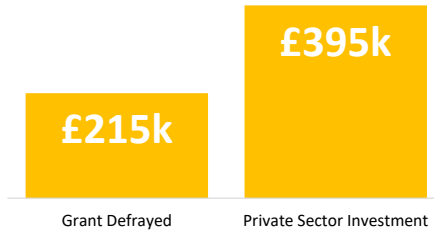

Company Engagement

Diagnostic & Delivery

£263,296

Total Grants Offered

Completion & Impacts

150

Completed Projects

127