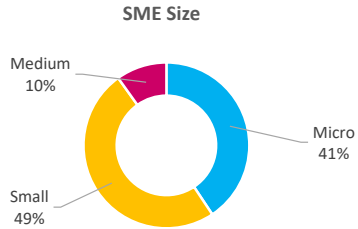

Company Engagement

Diagnostic & Delivery

£263,296

Total Grants Offered

Completion & Impacts

150

Completed Projects

127