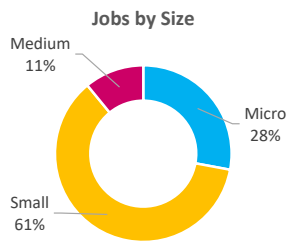

Company Engagement

Diagnostic & Delivery

£263,296

Total Grants Offered

Completion & Impacts

150

Completed Projects

127

Jobs Created

68

Jobs Forecasted

Jobs by Sectors

Jobs by Turnover

Jobs by Local Authority