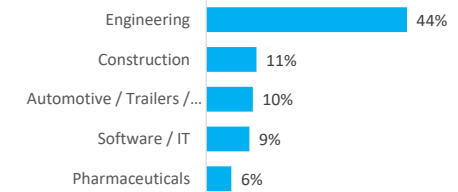

Jobs by Sectors