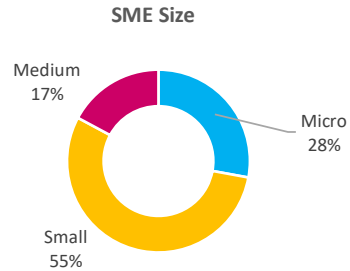

Company Engagement

Grants Offered

373
Grants offered to date

Diagnostic & Delivery

£560,469

Total Grants Offered

Completion & Impacts

324