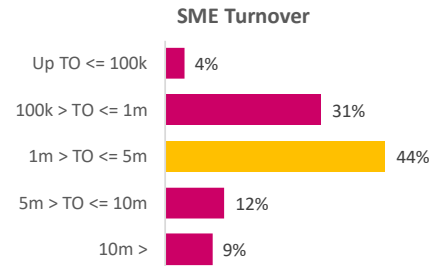

Company Engagement

Grants Offered

373
Grants offered to date

Diagnostic & Delivery

£560,469

Total Grants Offered

Completion & Impacts

324

Completed Projects

352

Jobs Created

101

Jobs Forecasted

Jobs by Sectors

Jobs by Size

Jobs by Turnover