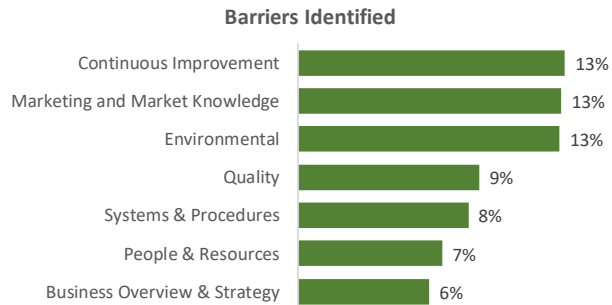

Company Engagement

Grants Offered

373
Grants offered to date

Diagnostic & Delivery

£560,469

Total Grants Offered

Completion & Impacts

324

Completed Projects

352

Jobs Created

101

Jobs Forecasted

Jobs by Sectors

Jobs by Size

Jobs by Turnover