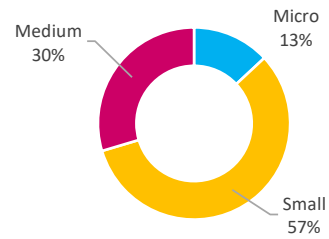

Company Engagement

Grants Offered

373
Grants offered to date

Diagnostic & Delivery

£560,469

Total Grants Offered

Completion & Impacts

324

Completed Projects

352

Jobs Created

101

Jobs Forecasted

Jobs by Sectors

Jobs by Size

Jobs by Turnover