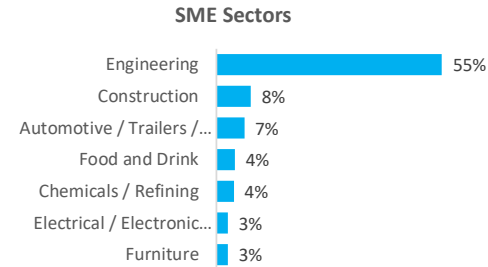

Company Engagement

Grants Offered

373
Grants offered to date

Diagnostic & Delivery

£560,469

Total Grants Offered

Completion & Impacts

324

Completed Projects

352

Jobs Created

101

Jobs Forecasted

Jobs by Sectors

Jobs by Size

Jobs by Turnover