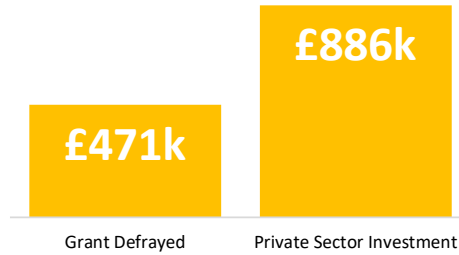

Company Engagement

Grants Offered

373
Grants offered to date

Diagnostic & Delivery

£560,469

Total Grants Offered

Completion & Impacts

324

Completed Projects

352

Jobs Created

101

Jobs Forecasted

Jobs by Sectors

Jobs by Size

Jobs by Turnover