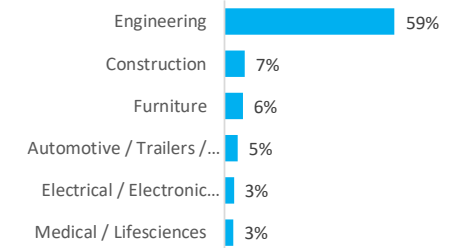

Company Engagement

Grants Offered

373
Grants offered to date

Diagnostic & Delivery

£560,469

Total Grants Offered

Completion & Impacts

324

Completed Projects

352

Jobs Created

101

Jobs Forecasted

Jobs by Sectors

Jobs by Size

Jobs by Turnover