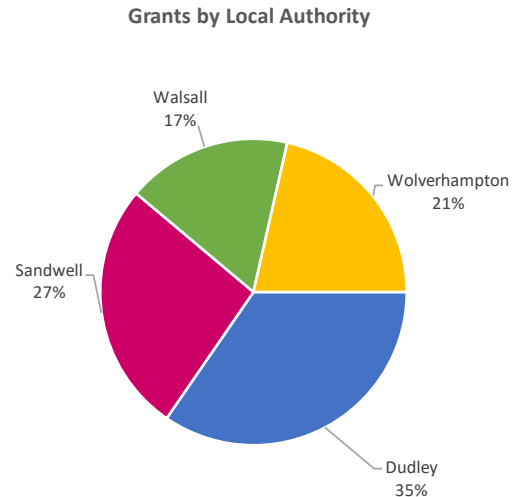

Company Engagement

Grants Offered

373
Grants offered to date

Diagnostic & Delivery

£560,469

Total Grants Offered

Completion & Impacts

324