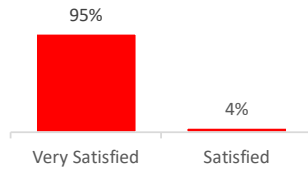

Completion & Impacts

324

Completed Projects