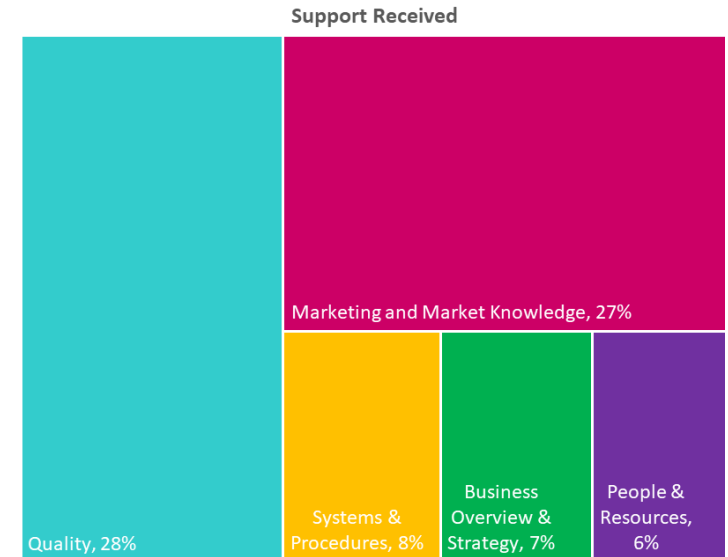

Company Engagement

Grants Offered

373
Grants offered to date

Diagnostic & Delivery

£560,469

Total Grants Offered

Completion & Impacts

324

Completed Projects

352

Jobs Created

101

Jobs Forecasted

Jobs by Sectors

Jobs by Size

Jobs by Turnover