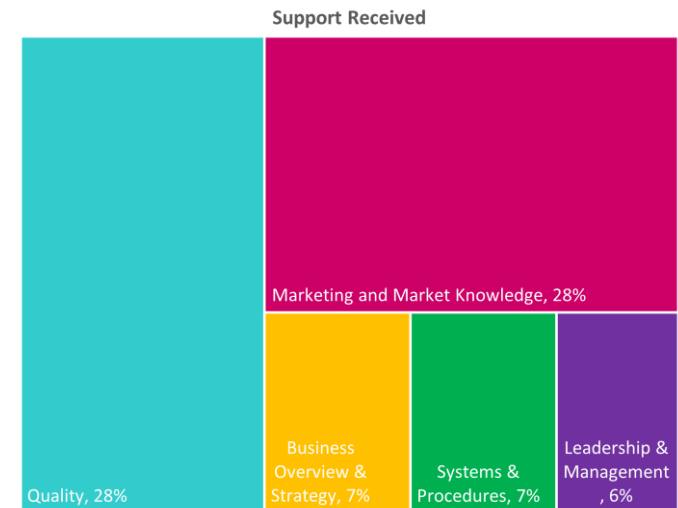

Company Engagement

Diagnostic & Delivery

£632,636

Total Grants Offered

Completion & Impacts

375
Completed Projects

462
Jobs Created

129
Jobs Forecasted