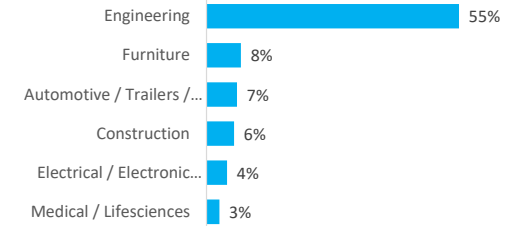

Jobs by Sectors