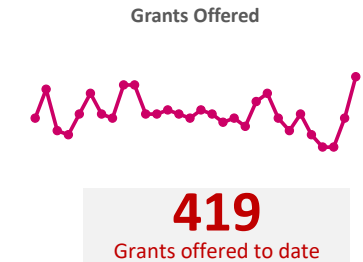

Company Engagement

Diagnostic & Delivery

£632,636

Total Grants Offered

Completion & Impacts

375
Completed Projects

462
Jobs Created

129
Jobs Forecasted