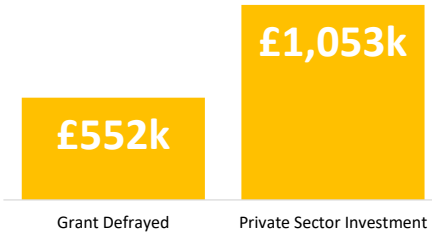

Company Engagement

Diagnostic & Delivery

£632,636

Total Grants Offered

Completion & Impacts

375
Completed Projects

462
Jobs Created

129
Jobs Forecasted