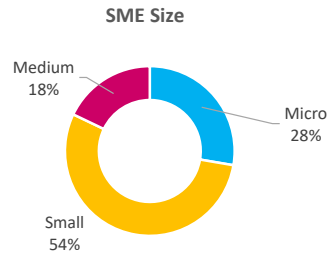

Company Engagement

Diagnostic & Delivery

£632,636

Total Grants Offered

Completion & Impacts

375
Completed Projects

462
Jobs Created

129
Jobs Forecasted