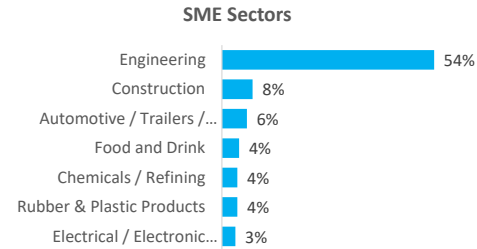

Company Engagement

Diagnostic & Delivery

£632,636

Total Grants Offered

Completion & Impacts

375
Completed Projects

462
Jobs Created

129
Jobs Forecasted