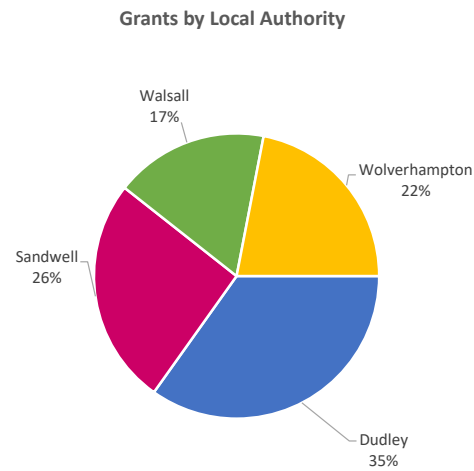

Company Engagement

Diagnostic & Delivery

£632,636

Total Grants Offered

Completion & Impacts

375
Completed Projects

462
Jobs Created

129
Jobs Forecasted