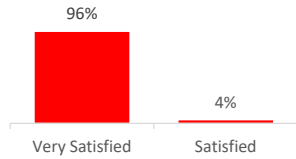

Company Engagement

Diagnostic & Delivery

£632,636

Total Grants Offered

Completion & Impacts

375
Completed Projects

462
Jobs Created

129
Jobs Forecasted