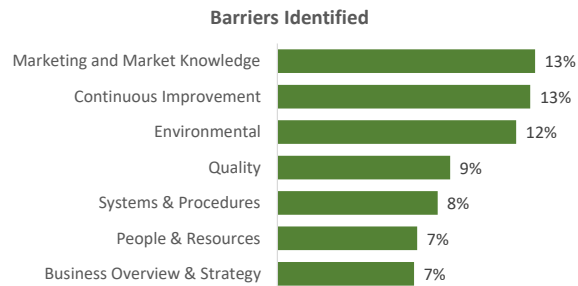

Company Engagement

Diagnostic & Delivery

£632,636

Total Grants Offered

Completion & Impacts

375
Completed Projects

462
Jobs Created

129
Jobs Forecasted