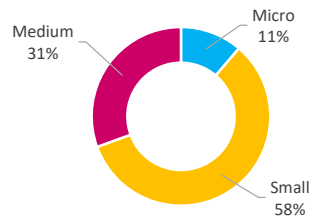

Jobs by Size