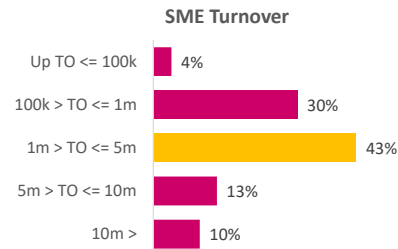

Company Engagement

Diagnostic & Delivery

£632,636

Total Grants Offered

Completion & Impacts

375
Completed Projects

462
Jobs Created

129
Jobs Forecasted