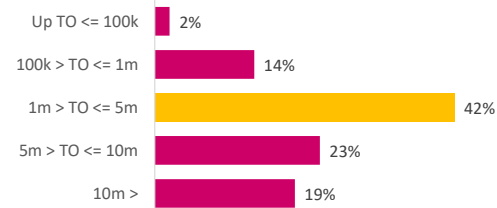

Jobs by Turnover