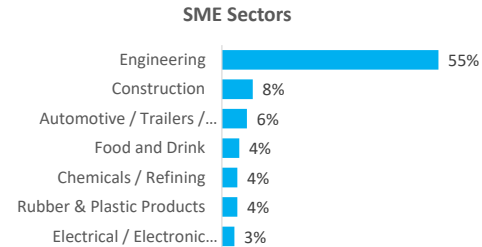

Company Engagement

Diagnostic & Delivery

£625,811

Total Grants Offered

Completion & Impacts

365
Completed Projects

462
Jobs Created

127
Jobs Forecasted