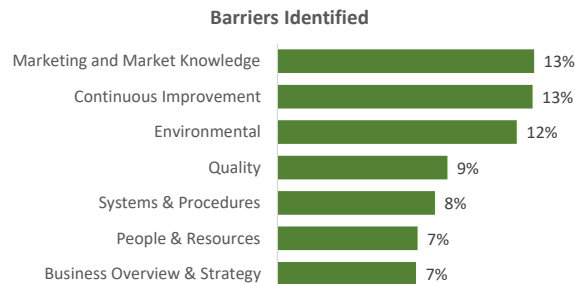

Company Engagement

Diagnostic & Delivery

£625,811

Total Grants Offered

Completion & Impacts

365
Completed Projects

462
Jobs Created

127
Jobs Forecasted