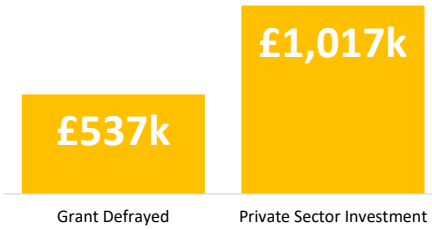

Company Engagement

Diagnostic & Delivery

£625,811

Total Grants Offered

Completion & Impacts

365
Completed Projects

462
Jobs Created

127
Jobs Forecasted