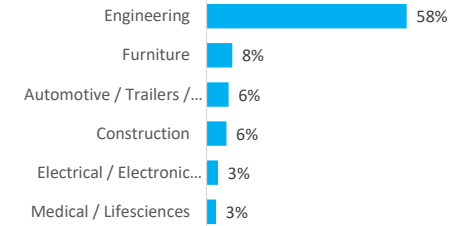

Jobs by Sectors