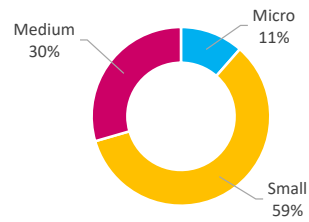

Jobs by Size