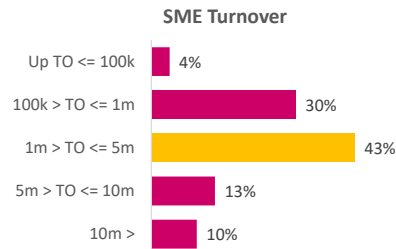

Company Engagement

Diagnostic & Delivery

£625,811

Total Grants Offered

Completion & Impacts

365
Completed Projects

462
Jobs Created

127
Jobs Forecasted