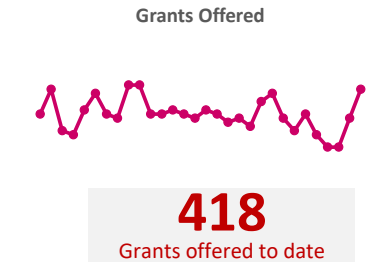

Company Engagement

Diagnostic & Delivery

£625,811

Total Grants Offered

Completion & Impacts

365
Completed Projects

462
Jobs Created

127
Jobs Forecasted