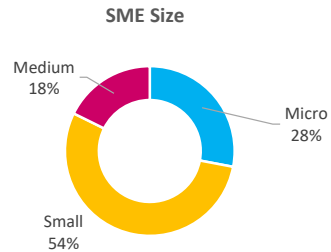

Company Engagement

Diagnostic & Delivery

£625,811

Total Grants Offered

Completion & Impacts

365
Completed Projects

462
Jobs Created

127
Jobs Forecasted