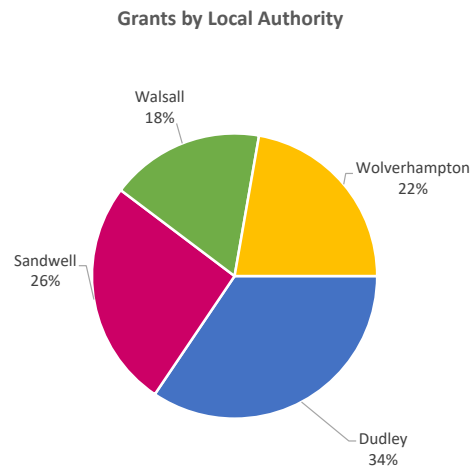

Company Engagement

Diagnostic & Delivery

£625,811

Total Grants Offered

Completion & Impacts

365
Completed Projects

462
Jobs Created

127
Jobs Forecasted