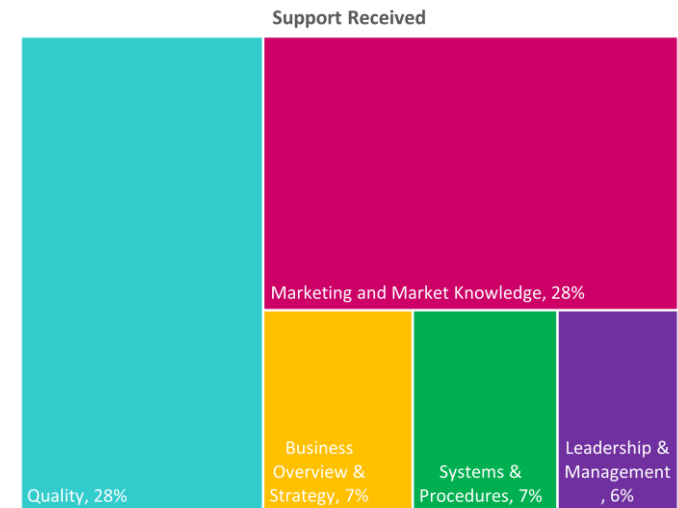

Company Engagement

Diagnostic & Delivery

£625,811

Total Grants Offered

Completion & Impacts

365
Completed Projects

462
Jobs Created

127
Jobs Forecasted