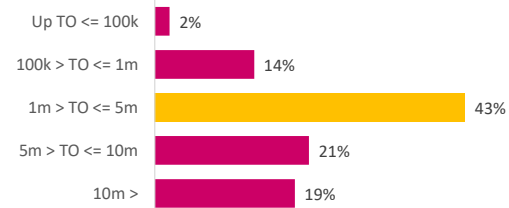

Jobs by Turnover