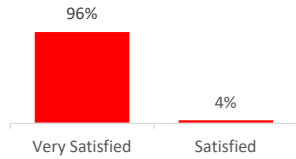

Company Engagement

Diagnostic & Delivery

£625,811

Total Grants Offered

Completion & Impacts

365
Completed Projects

462
Jobs Created

127
Jobs Forecasted